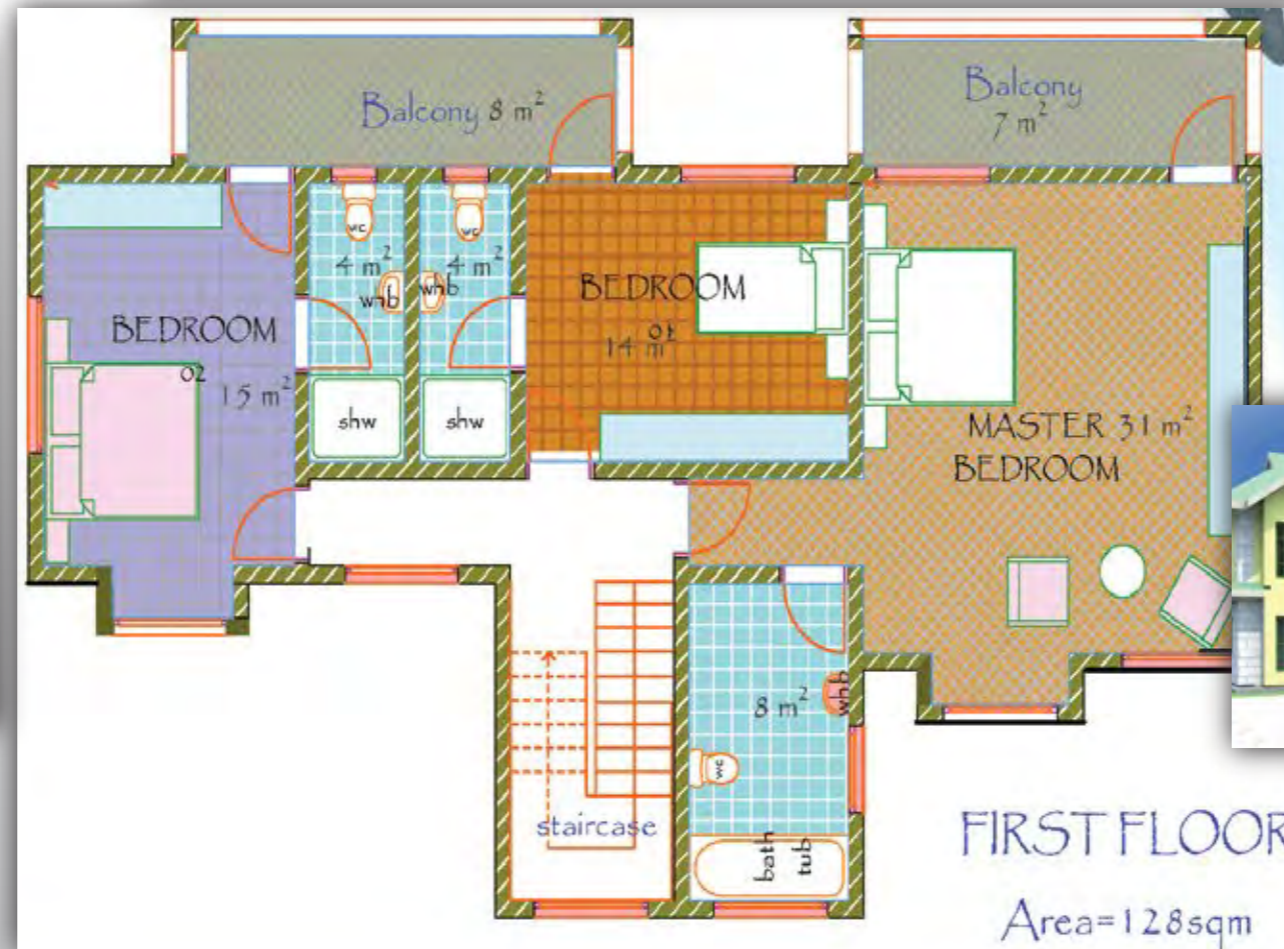

# DOLPHIN CLASSIC

4 Bedroom massionate.  
Study/ family room.  
Master bedroom with  
walking closet.  
2 dsqs.

# DOLPHIN DELUXE

3 bedroom massionate.  
Spacious master bedroom.  
Lounge terrace.  
2Dsqs.

# DOLPHIN JUMBO

2 bedroom.  
guest room.  
master bedroom with a  
study.  
2Dsqs.

# SEA LION VILLA

4 Bedroom.  
Master ensuite.  
Spacious lounge.  
Dinning room.  
1 dsq.